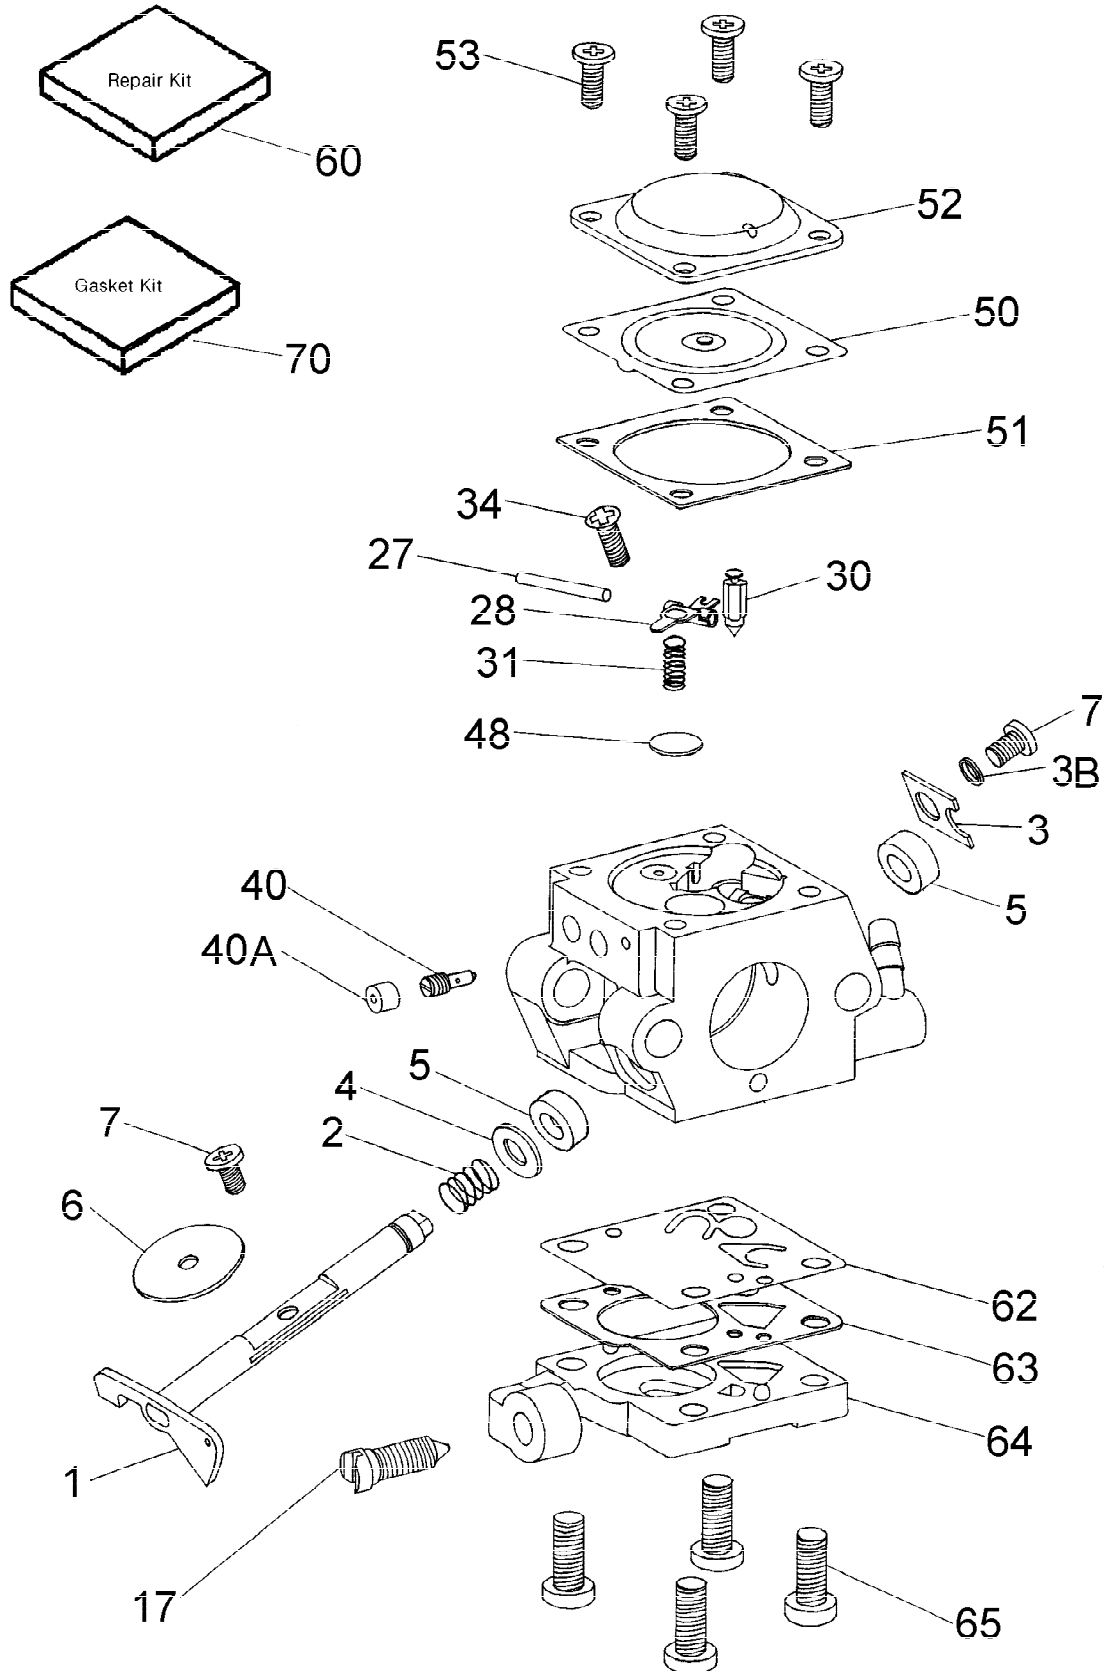

Ref #	Part Number	Qty	Description
0	640347	1	Carburetor (Incl. 184 of Engine Parts List)
1	640232	1	Throttle Shaft & Lever Ass'y.
2	640233	1	Throttle Return Spring
3	640234	1	Dust Seal Retainer
3B	640236	1	Spacer
4	640237	1	Dust Seal Washer
5	640238	2	Dust Seal
6	640239	1	Throttle Shutter
7	640235	2	Screw, Throttle Shutter & Dust Seal R etainer
17	640240	1	Idle Speed Screw
27	640241	1	Hinge Pin
28	640242	1	* *Metering Lever
30	640243	1	* *Inlet Needle
31	640244	1	Metering Lever Spring
34	640245	1	Screw, Metering Lever Pin
40	640246	1	High Speed Jet
40A	640247	1	High Speed Jet Sealer Cap
48	640348	1	* *Welch Plug
50	640248	1	Diaphragm
51	640249	1	Cover Gasket
52	640250	1	Cover
53	640251	4	Cover Screw
60	640256	1	Repair Kit (incl. items marked *)
62	640252	1	Pump Diaphragm
63	640253	1	Pump Gasket
64	640255	1	Pump Cover
65	640254	4	Pump Cover Screw
70	640257	1	* *Gasket Set (Incl. # 640248, 640249,640252, & 640253)