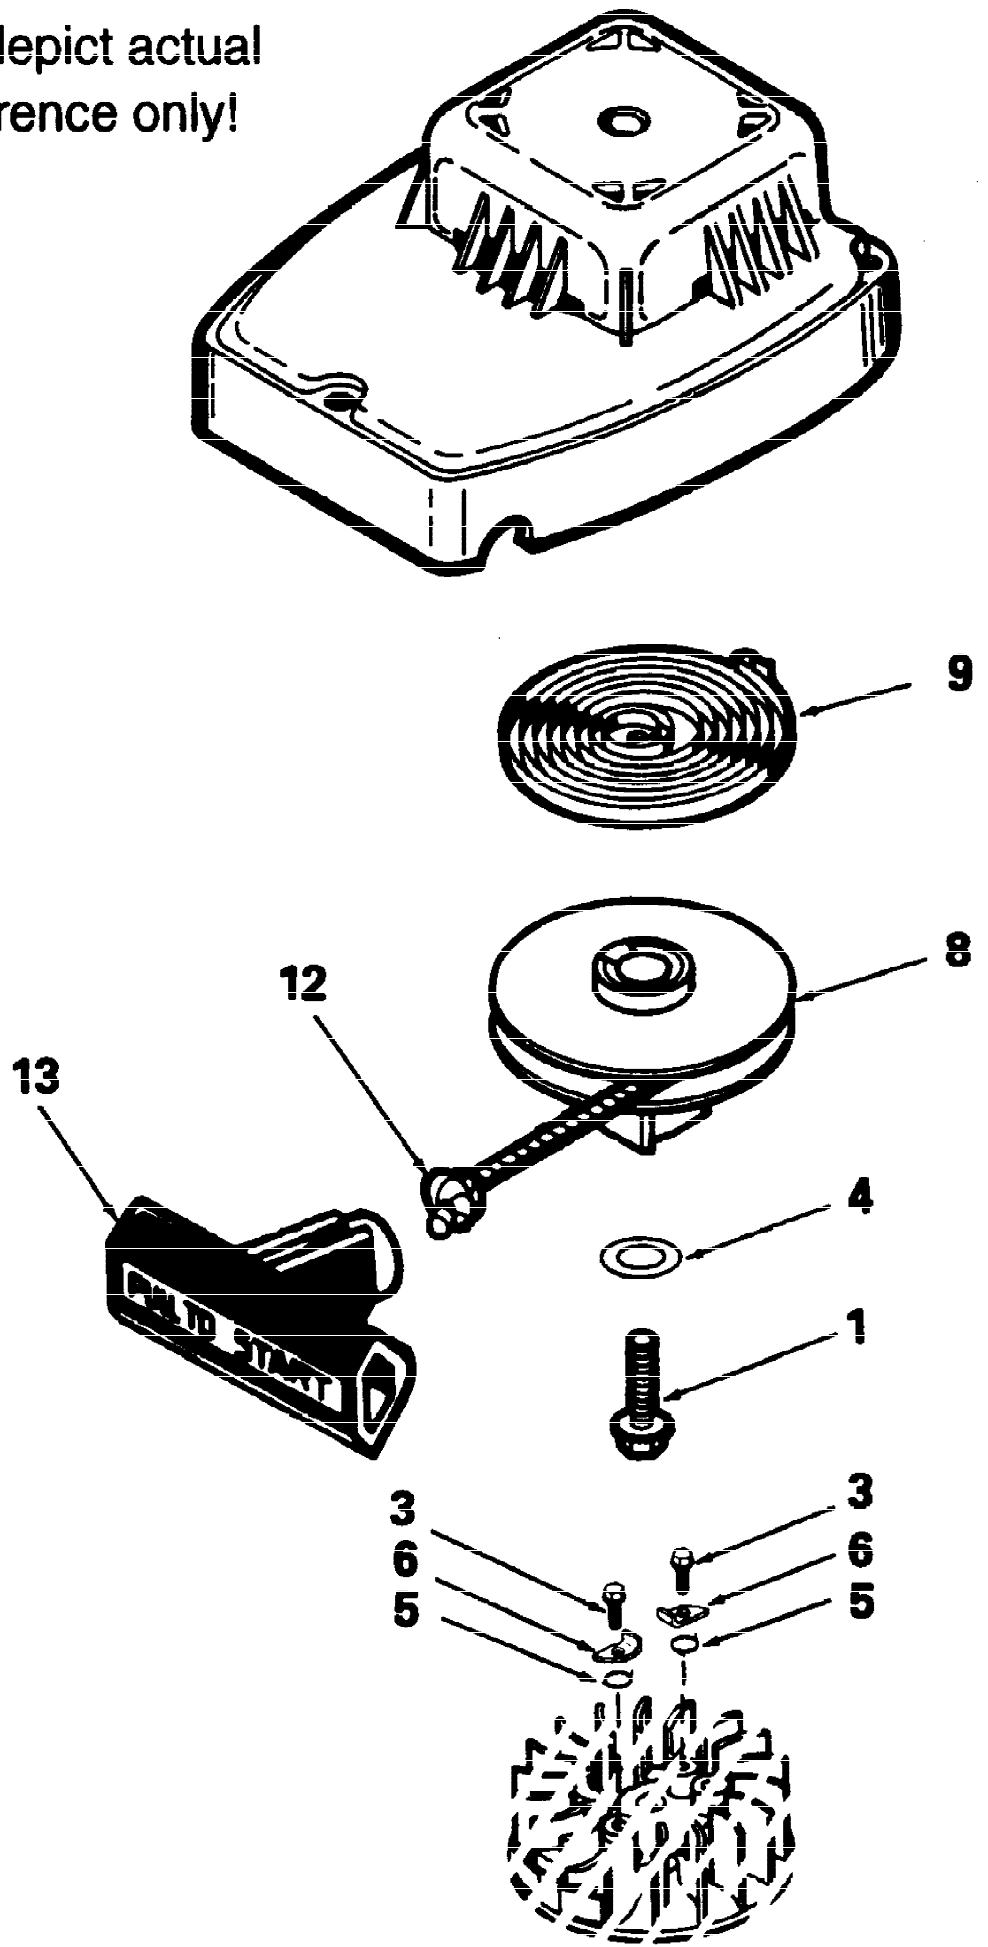

Ref #	Part Number	Qty	Description
1	0	1	Cylinder (Mach)(Order complete replacement)
16B	490324	1	Air Vane
16C	650986	1	Screw, T-8, 3-48 x 7/32"
19	570717	1	Governor Spring
20	510354	1	Oil Seal
42	310292	2	Piston Ring
78	510355	1	Oil Seal
79	651107	4	Screw,
89	611054	1	Flywheel Key
90	611180	1	Flywheel
91B	650985	2	Screw, 12-24 x 11/64"
91	590691	2	Pawl Spring
91A	590692	2	Pawl Starter
92	650848	1	Belleville Washer
93	650849	1	Flywheel Nut, 3/8-24
100	611056	1	Solid State Ignition
101	610118	1	Spark Plug Cover
103	651007	2	Screw,T-15, 10-24 x 15/16"
110	611138	1	Ground Wire
135	611100	1	Spark Plug (RCJ6Y)
177A	651109	2	Carburetor Mounting Stud
178	650580	2	Lock Nut, 10-24
179	651108	2	Screw
180	651110	2	Fuel Tank Spacer
184A	510356	2	Carburetor Gasket
184	510353	3	Carburetor Gasket
187	570726	1	Spacer
187A	570727	1	Air Baffle
200	570700	1	Speed Control Body
203	570701	1	Control Spring
204	651042	1	Screw, T-15, 8-32 x 1"
209	651042	2	Screw, T-15, 8-32 x 1"
210	27793	1	Conduit Clip
211	651047	1	Screw, T-15, 10-24 x 21/32"
216	570712	1	R.P.M. Adjusting Lever
230	570649A	1	O-Ring
243	650955	2	Screw, 10-32 x 29/32"
245	450252	1	Air Filter
245A	450255	1	Air Filter
250	450253	1	Air Cleaner Cover
254A	570725	1	Compression Release Valve
257	650867	3	Screw, 10-24 x 1/2"
258	350464	1	Housing Base (Mach)
261	650850	2	Screw, 8-32 x 1-9/16"
262	650939	1	Stud
274	510352	1	Exhaust Gasket
275	391031	1	Muffler
277	651106	2	Shoulder Screw
279	651001	2	Screw, 8-32 x 25/64"
290	410246A	1	Fuel Line
292	410253	2	Fuel Line Clamp
297	27261	1	Washer
298	650954	1	Lock Nut, 8-32

This illustration may not depict actual equipment and is for reference only!

Ref #	Part Number	Qty	Description
0	590769	1	Rewind Starter & Housing Assembly
1	650987	1	Retainer Screw, 10-24 x 1-3/8"
3	650985	2	Pawl Screw, 12-24 x 11/64"
4	650147	1	Flat Washer
5	590691	2	Pawl Spring
6	590692	2	Starter Pawl
8	590693	1	Starter Pulley
9	590562	1	Rewind Spring
12	590639	1	Starter Rope (70.5")
13	590701	1	Starter Handle