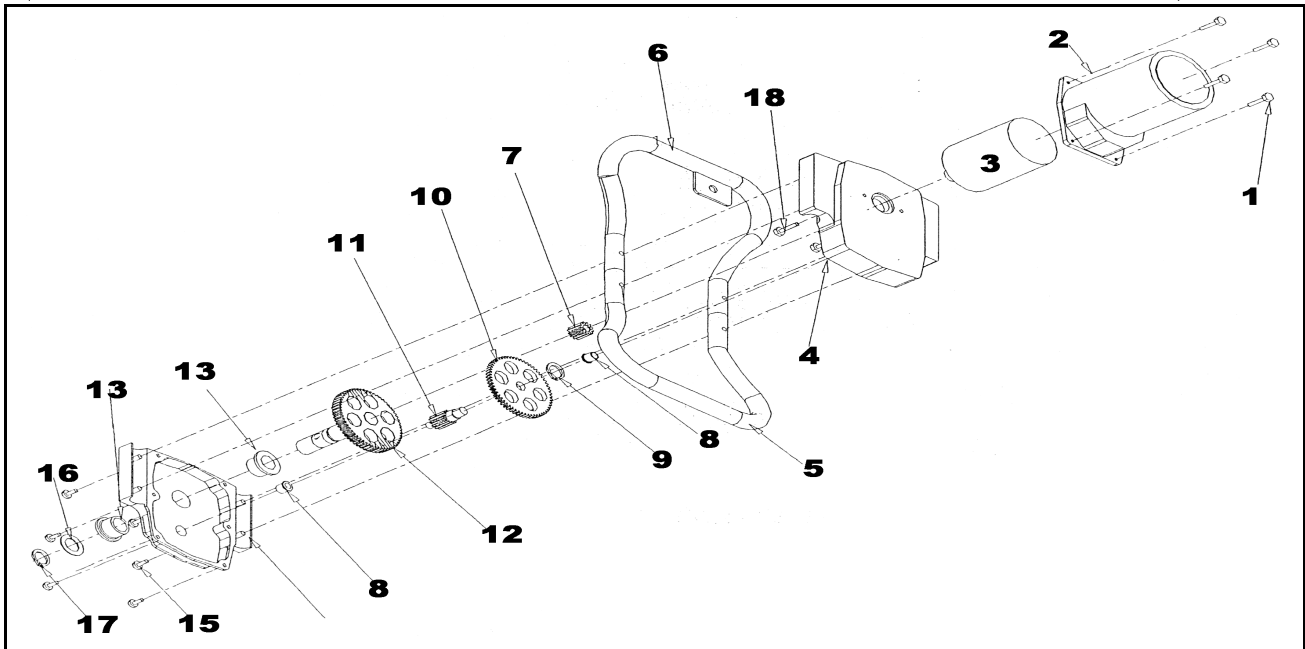

# ELECTRA LAZER MODEL 211T-BH (BUTTERFLY HANDLEBARS 1998-2001)

Item	Part #	Description
1	410016	Screw, 10-32 x 1/2" Pan Head
2	151345	Motor Cover (through 1997 models)
3	151435	Electric Motor - Round Base
4	211110A	Gear Case Casting
5	15136010	Handle - Left Side - Mag 2000 Butterfly
6	15138805	Handle - Right Side - Butterfly
7	211325	Primary Pinion
8	122210	Flange Bearing
9	211920	Snap Ring
10	211310	Gear Laminate (2 required for assembly)
11	211315	Pinion Shaft
12	122305	Drive Gear Assembly
13	122215	Flange Bearing
14	122105	Gear Case Casting, PTO
15	410011	Screw, 1/4-20 x 1" Torx Panhead
16	122915	Thrust Washer
17	122920	Snap Ring
18	410024	Bolt
Not Shown	151340	Switch, Momentary On/Off
Not Shown	151342	Switch Cover
Not Shown	151346	Power Cord